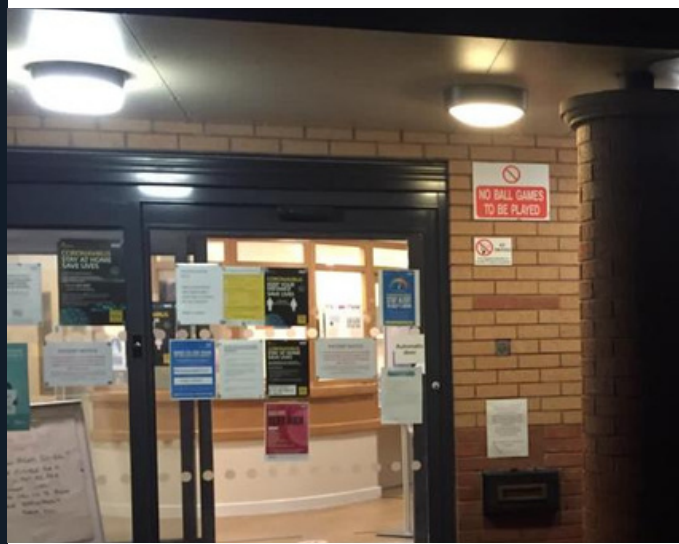

"A very good, reliable and honest company to deal with. They acted very quickly on my call, were very professional and efficient. I would highly recommend."